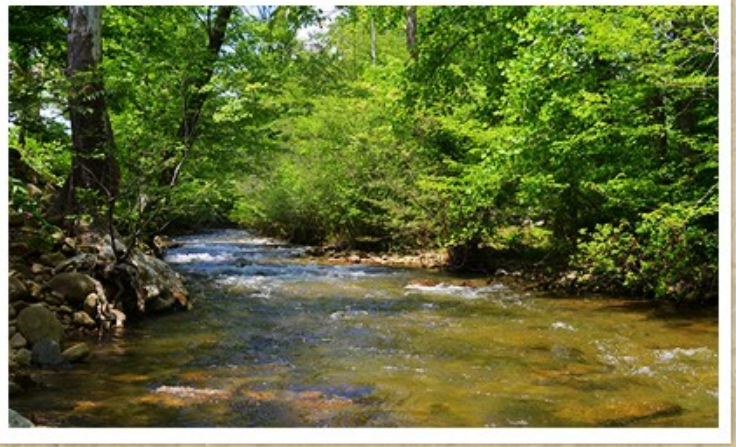

Hughes River Trout Retreat

This amazing 215 acre property is the ideal combination of extraordinary mountain views, 1/2 frontage on the Hughes River with abundant native and stocked trout and wonderful blend of open meadows and mature hardwood forest.

Dazzling views of Old Rag Mountain and numerous surrounding high peaks create a setting of unequalled natural splendor. This property is ideal for all outdoor activities and provides a magnificent hilltop building site for the perfect country retreat.