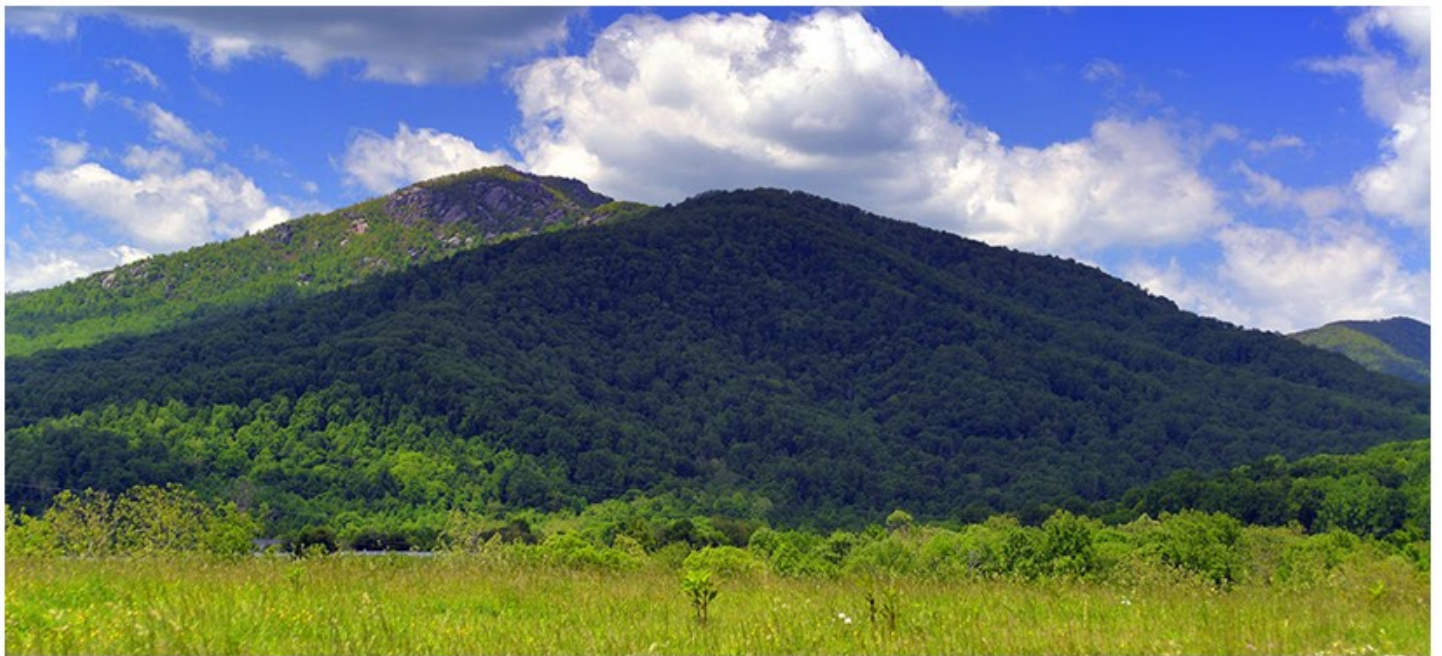

Hughes River Trout Retreat

This amazing 215 acre property is the ideal combination of extraordinary mountain views, 1/2 frontage on the Hughes River with abundant native and stocked trout and wonderful blend of open meadows and mature hardwood forest.

Dazzling views of Old Rag Mountain and numerous surrounding high peaks create a setting of unequalled natural splendor. This property is ideal for all outdoor activities and provides a magnificent hilltop building site for the perfect country retreat.