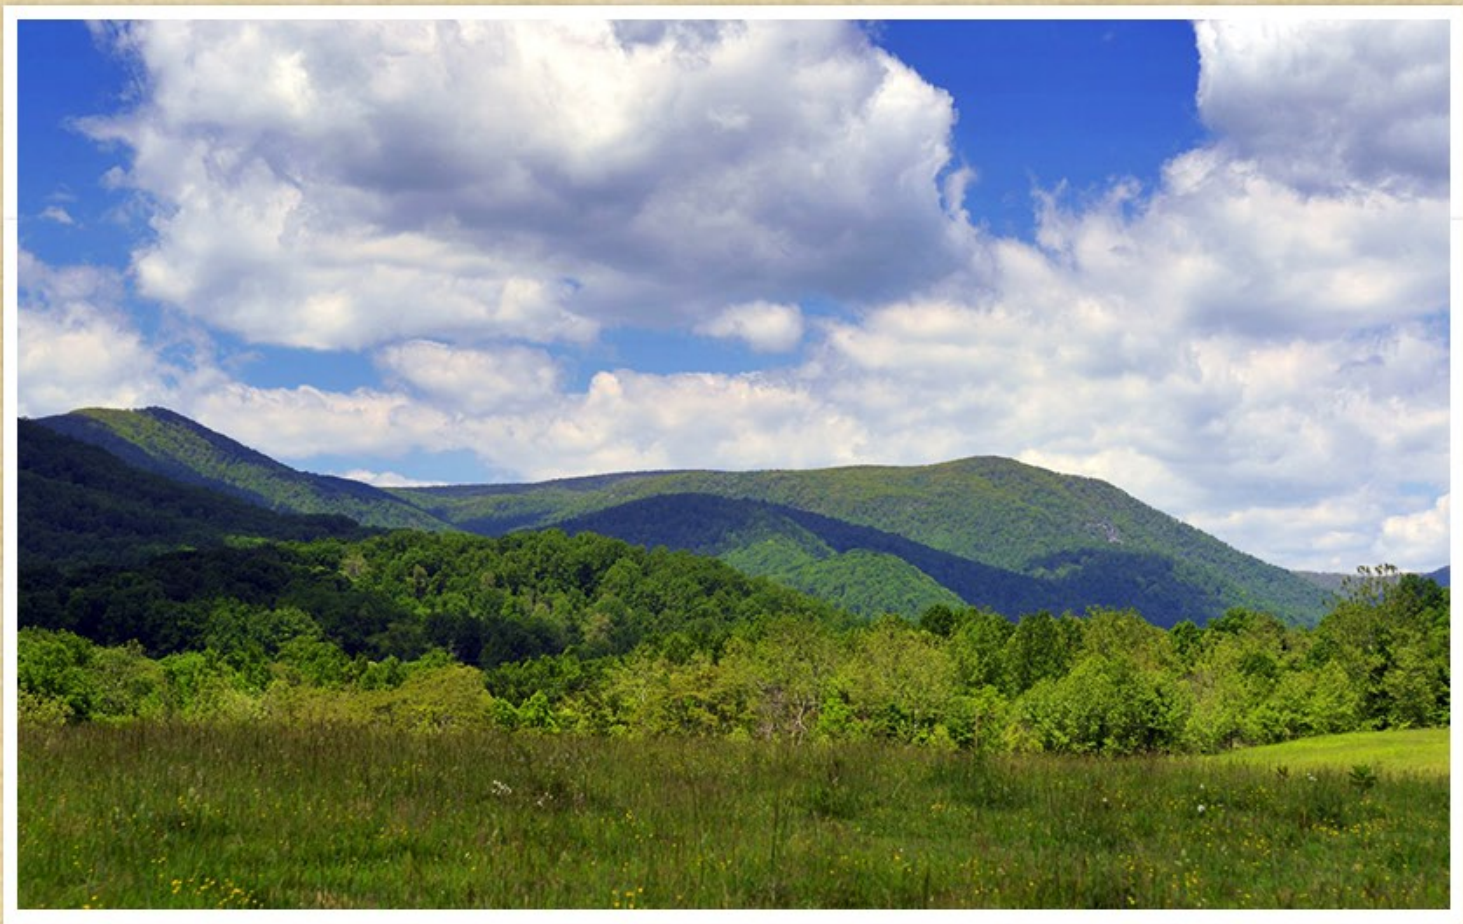

Hughes River Trout Retreat

This amazing 215 acre property is the ideal combination of extraordinary mountain views, 1/2 frontage on the Hughes River with abundant native and stocked trout and wonderful blend of open meadows and mature hardwood forest.

Dazzling views of Old Rag Mountain and numerous surrounding high peaks create a setting of unequalled natural splendor. This property is ideal for all outdoor activities and provides a magnificent hilltop building site for the perfect country retreat.