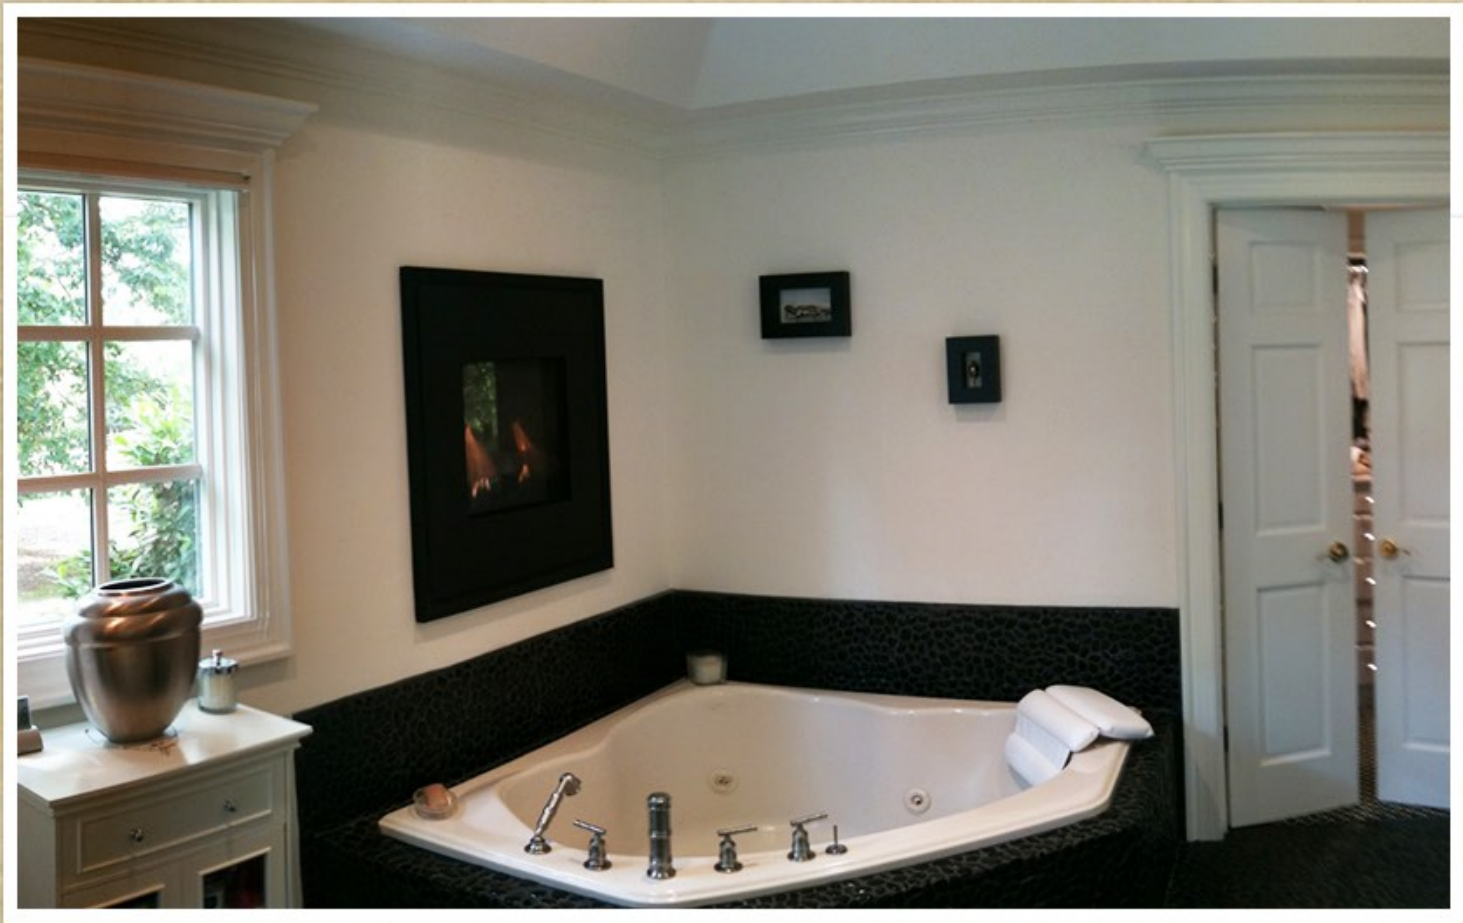

## *The Main House*

Built in 2000, the French country style main residence was significantly renovated by the current owners. The three bedroom, two and a half bath stucco and stone home reflects an appreciation for a functional family and entertaining core on the property.

## *Luxury Living*

Amenities are numerous in this 4700 square foot home and include five working fireplaces, a media room with indoor hot tub and sauna, a gym, oversized family room, attached large two car garage and a whole house generator.

## *The Outbuildings*

Rich in history, these structures are vibrant living and gathering spaces. The original farmhouse functions as a two bedroom guest home opening to the saltwater, heated pool; a stone kitchen foundation has been incorporated into a screened gazebo and a caretaker's cabin features three bedrooms, stone porch, two fireplaces and wide plank log walls.