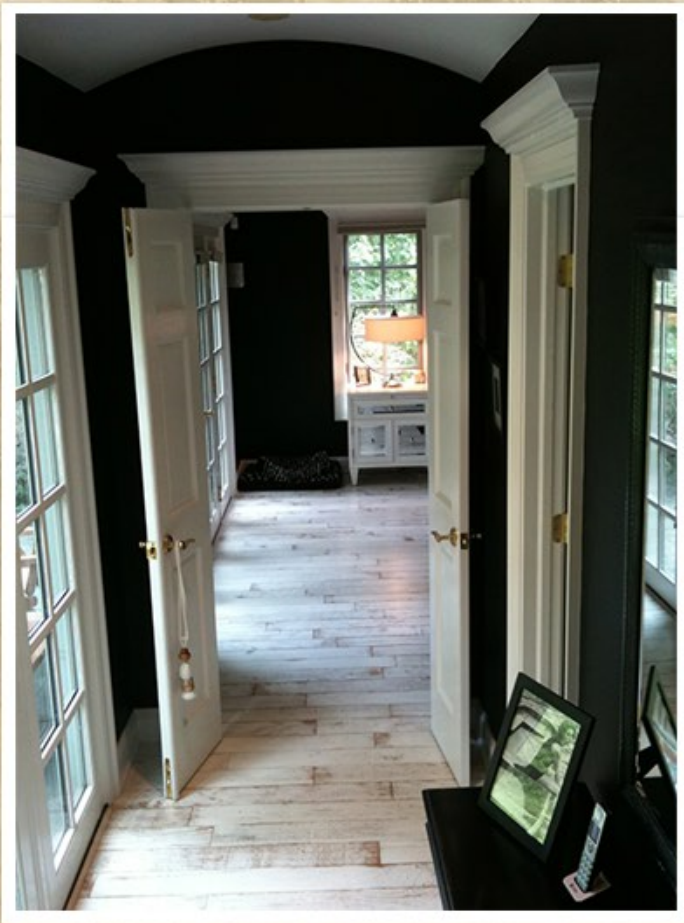

## *A Private Retreat*

Reminiscent of a quaint European village, East Leake Farm offers casual sophistication on a 115 acre compound for private and secured living and entertainment.

Situated midway between Charlottesville and Richmond, this rare offering is less than 40 minutes from Richmond International.

## *The Main House*

Built in 2000, the French country style main residence was significantly renovated by the current owners. The three bedroom, two and a half bath stucco and stone home reflects an appreciation for a functional family and entertaining core on the property.

## *The Outbuildings*

Rich in history, these structures are vibrant living and gathering spaces. The original farmhouse functions as a two bedroom guest home opening to the saltwater, heated pool; a stone kitchen foundation has been incorporated into a screened gazebo and a caretaker's cabin features three bedrooms, stone porch, two fireplaces and wide plank log walls.